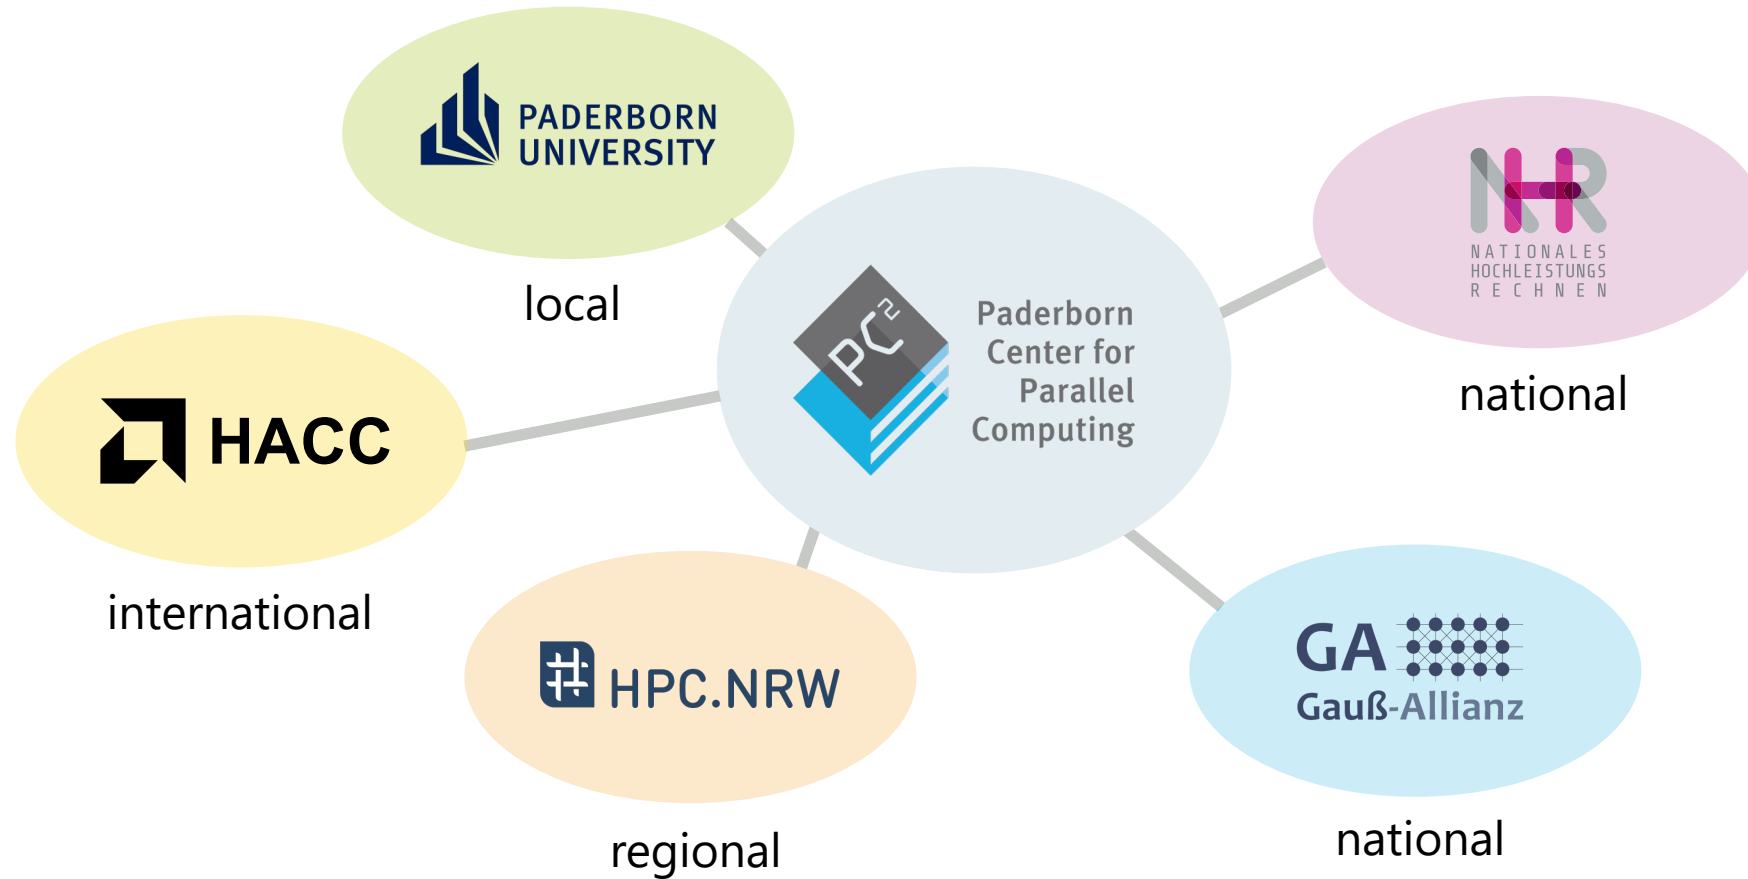

Your account was added to `hpc-lco-usrtr`, which gives you access to the reservation.

Compute nodes:

- 7 normal (`hackathon24_normal`)
- 4 FPGA (`hackathon24_fpga`)
- 2 GPU (4 A100 GPUs each) (`hackathon24_gpu`)
- 3 huge memory (2 TiB) (`hackathon24_hugemem`)

SLURM: `--reservation=hackathon24_normal`

Paderborn Center for Parallel Computing (PC2)

Paderborn Center for Parallel Computing (PC2)

What we do

- HPC infrastructure and services
- New methods for HPC
- Computing systems research

Who we are

- System administrators & IT specialists
- Domain scientists with HPC expertise
- Research associates & students

We are embedded in competence networks

National HPC Alliance (NHR)

- Since 2021
- Focus on **demands of science and research**

More information

- <https://www.nhr-verein.de>

Federal Ministry
of Education
and Research

HPC resource provider pyramid

NHR Centers in Germany

+ Consortium Süd-West (U Frankfurt, TU Kaiserslautern, U Mainz und U Saarland)