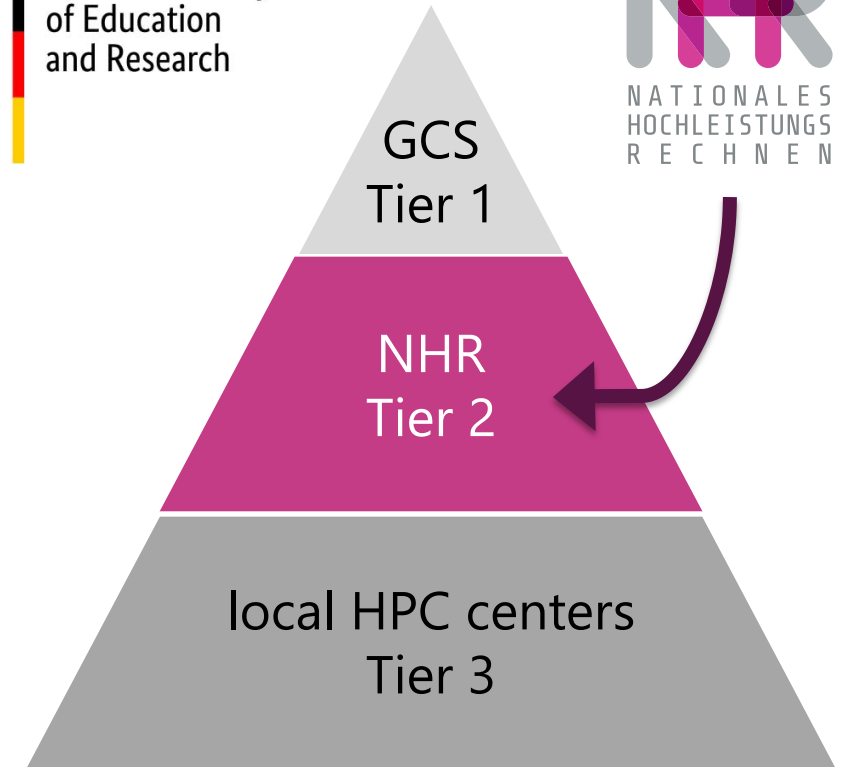

SLURM: `--reservation=hackathon24_normal`

Paderborn Center for Parallel Computing (PC2)

Paderborn Center for Parallel Computing (PC2)

What we do

- HPC infrastructure and services
- New methods for HPC
- Computing systems research

Who we are

- System administrators & IT specialists
- Domain scientists with HPC expertise
- Research associates & students

We are embedded in competence networks

National HPC Alliance (NHR)

- Since 2021
- Focus on **demands of science and research**

More information

- <https://www.nhr-verein.de>

Federal Ministry
of Education
and Research

HPC resource provider pyramid

NHR Centers in Germany

+ Consortium Süd-West (U Frankfurt, TU Kaiserslautern, U Mainz und U Saarland)

Introduction: HPC Advisors & Participants

PC2 Advisors Introduction

Participants Introduction

Let's start hacking!

(Project planning 😊)